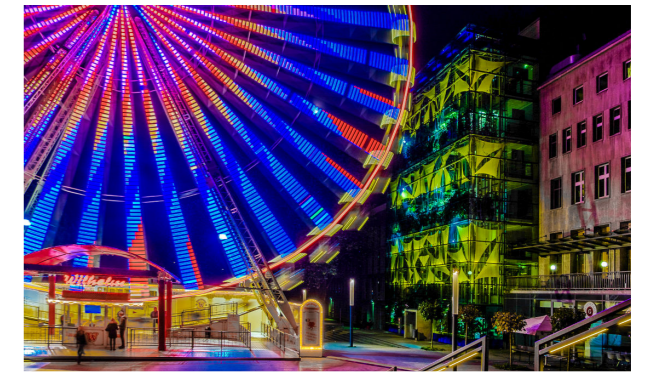

Schurenbachhalde

Dezember 2023
Mo Di Mi Do Fr Sa So
1 2 3 4 5 6 7 8 9 10 11 12 13 14 15 16 17 18 19 20 21 22 23 24 25 26 27 28 29 30 31

Weihnachtsmarkt

Klaus Fritsche
Fotograf aus Essen. Meine Themen sind Industriekultur, Landschaften und Menschen. Mehr auf www.mein-fototagebuch.de

Essen - Zu Hause im Herzen des Ruhrgebiets

Artikel-Nr. 0 	ISBN X-XXX-XXXXXX-X	
Essen - Zu Hause im Herzen des Ruhrgebiets	CALVENDO Verlag GmbH Ottobrunner Straße 39 D-82008 Unterhaching	
Infolge bestehender Schutzrechte ist es untersagt, die Blätter dieses Kalenders herauszutrennen und ohne Genehmigung des Verlages zu gewerblichen Zwecken weiterzuverwenden. Alle Angaben ohne Gewähr. CALVENDO produziert bedarfsgerecht und klimabewusst in DE & EU. Positivere CO2-Bilanz dank kurzer Transportwege. Abfall-Reduzierung dank Einzelstückfertigung. E-Mail: info@calvendo.com • www.calvendo.com	 9 783486 789737