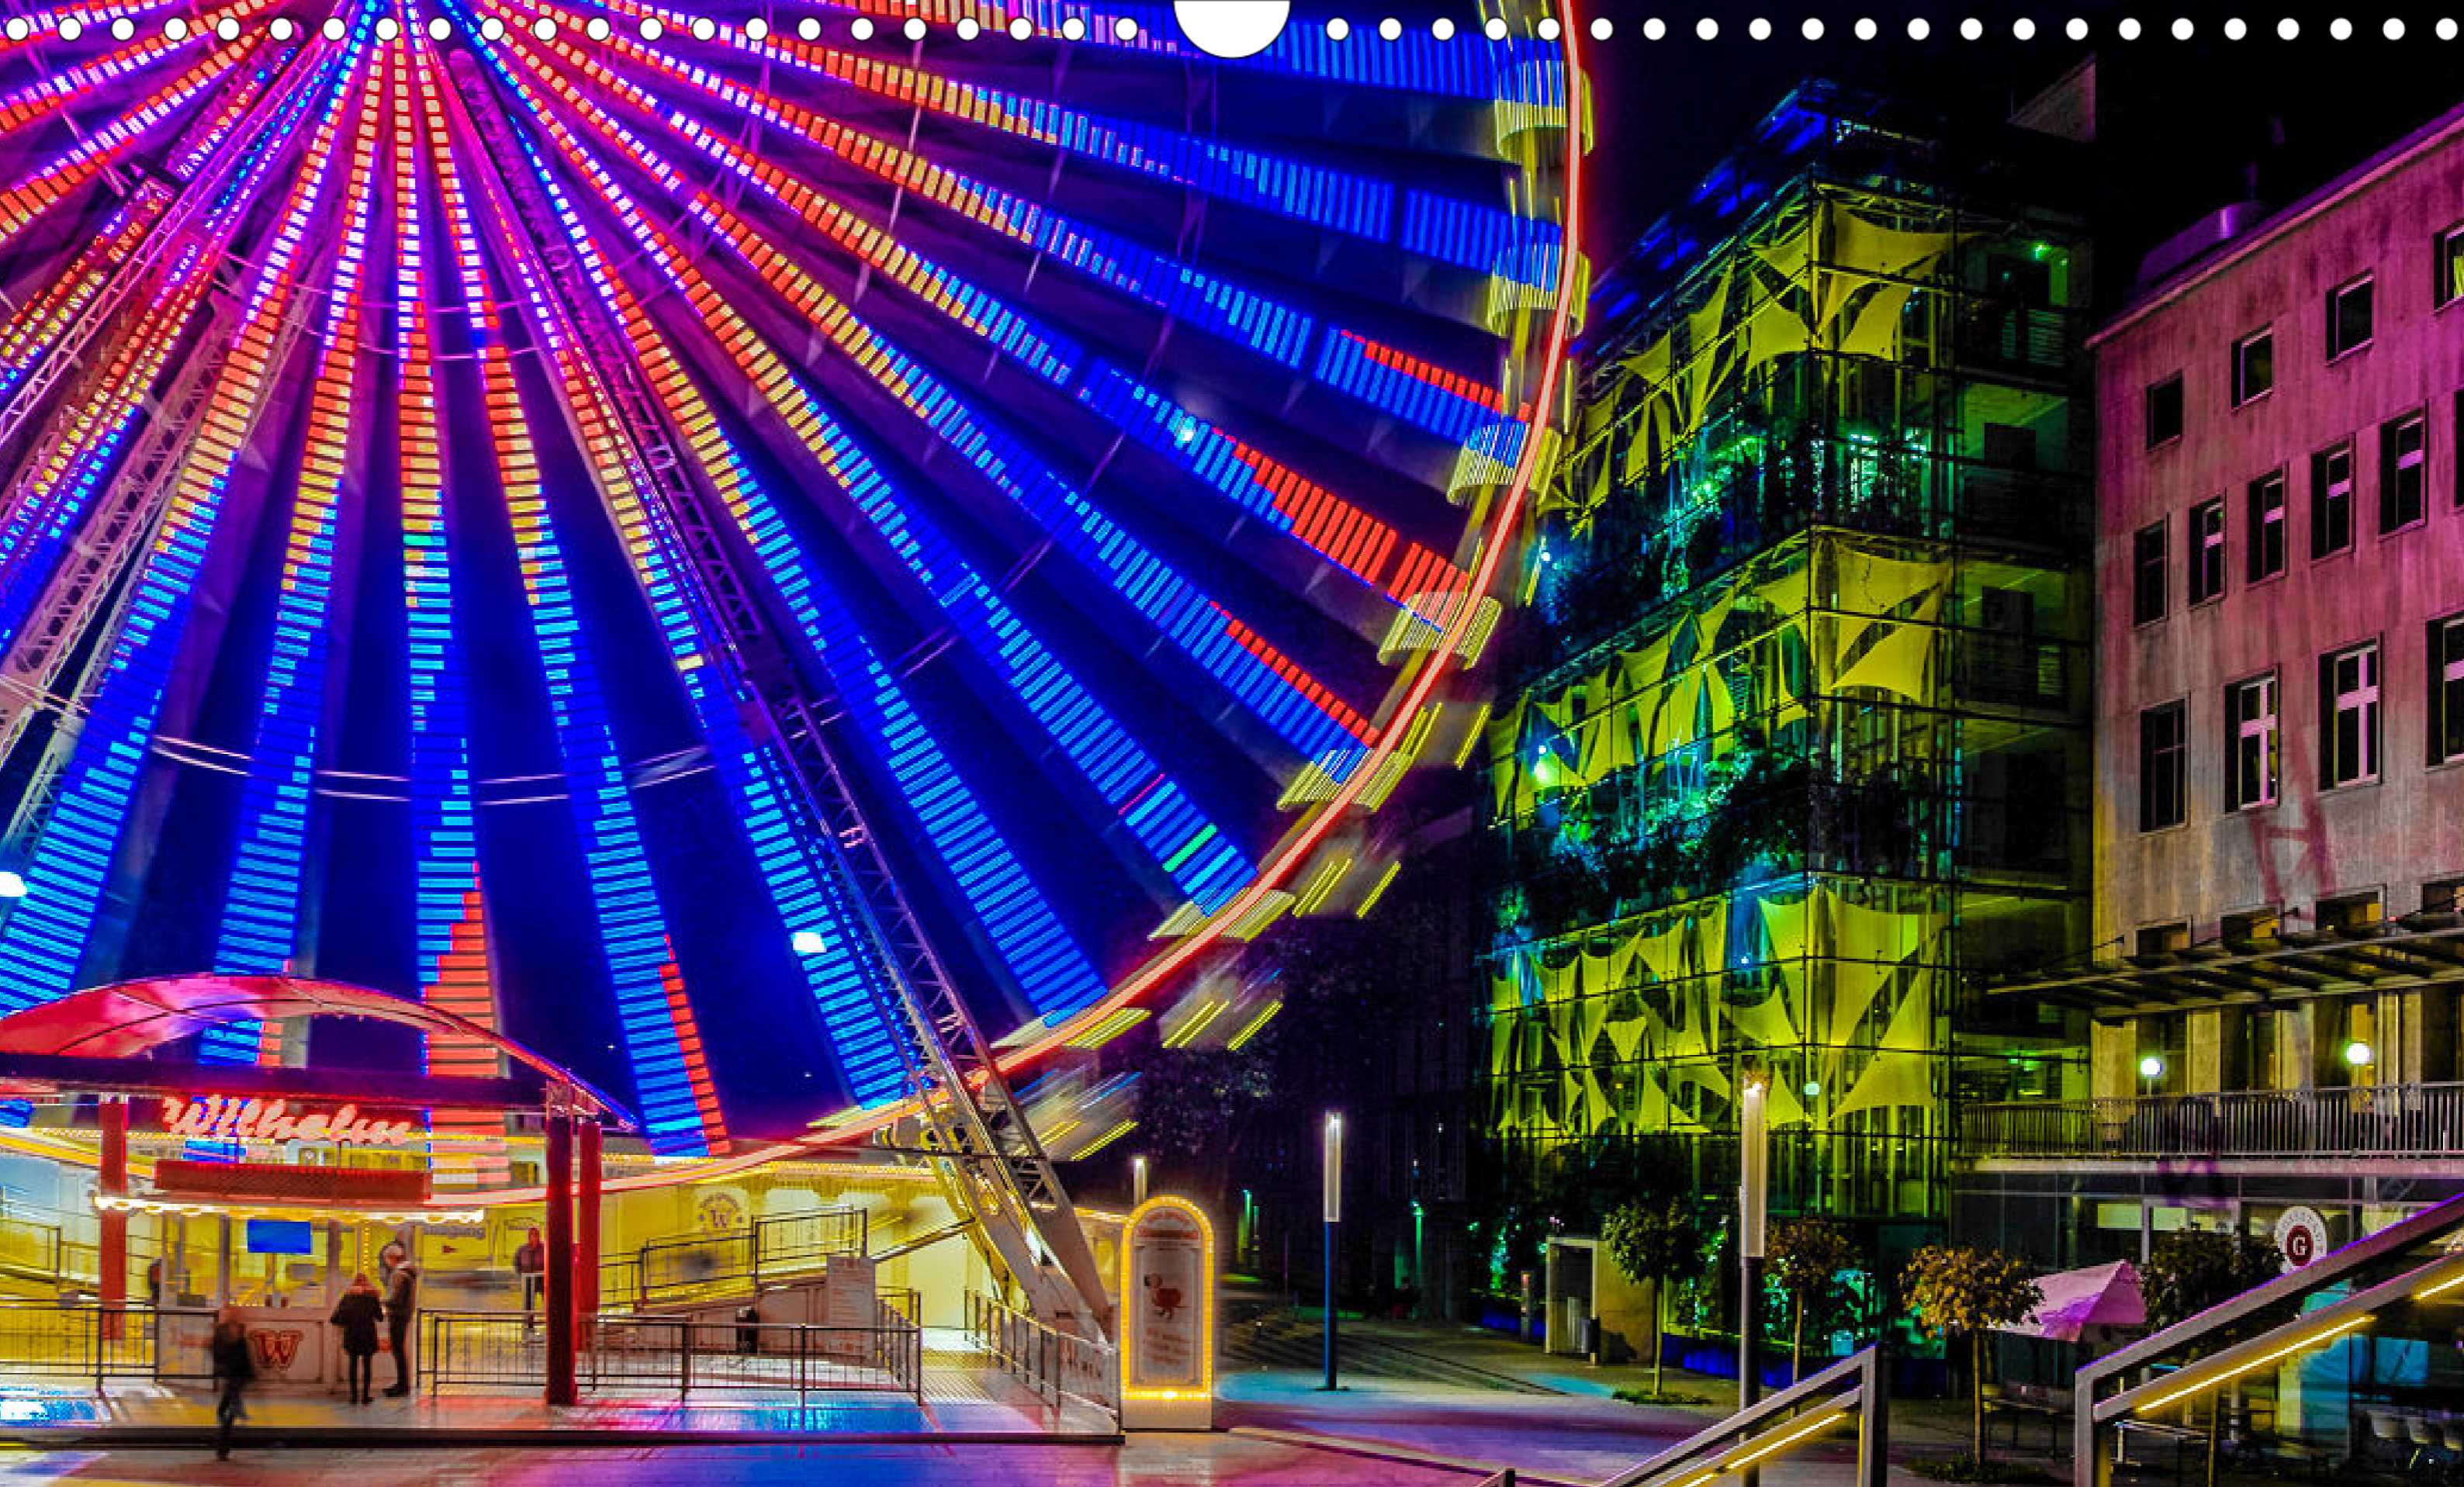

Dezember 2023

Fr	Sa	So	Mo	Di	Mi	Do	Fr	Sa	So	Mo	Di	Mi	Do	Fr	Sa	So	Mo	Di	Mi	Do	Fr	Sa	So	Mo	Di	Mi	Do	Fr	Sa	So
1	2	3	4	5	6	7	8	9	10	11	12	13	14	15	16	17	18	19	20	21	22	23	24	25	26	27	28	29	30	31